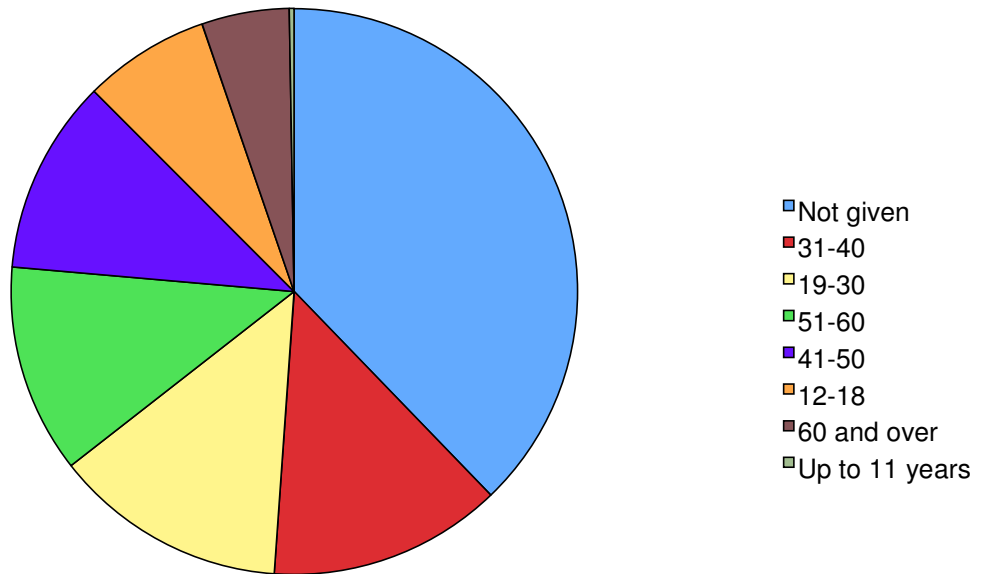

Big 7 responses – MONITORING DATA

Below is a summary of data about the people who responded to the Big 7 consultation

Age Groups

<u>Age Range</u>		
Not given	93	37.7%
31-40	33	13.4%
19-30	33	13.4%
51-60	30	12.1%
41-50	27	10.9%
12-18	18	7.3%
60 and over	12	4.9%
Up to 11 years	1	0.4%
Total	247	100.0%

Gender

<u>Gender</u>		
Not given	95	38.5%
Male	91	36.8%
Female	61	24.7%
	247	100.0%

Ethnic background

ethnic groups

<u>Ethnic Background</u>		
Not given	125	50.6%
White British	89	36.0%
Pakistani	6	2.4%
Other White	5	2.0%
Indian	4	1.6%
Black British	3	1.2%
Other Mixed	3	1.2%
Mixed White and Black Caribbean	2	0.8%
Irish	2	0.8%
Mixed Asian and Black	1	0.4%
African Somalian	1	0.4%
Afghani	1	0.4%
African	1	0.4%
Bangladeshi	1	0.4%
Caribbean	1	0.4%
Eastern European	1	0.4%
Other not listed above	1	0.4%
Total	247	100%