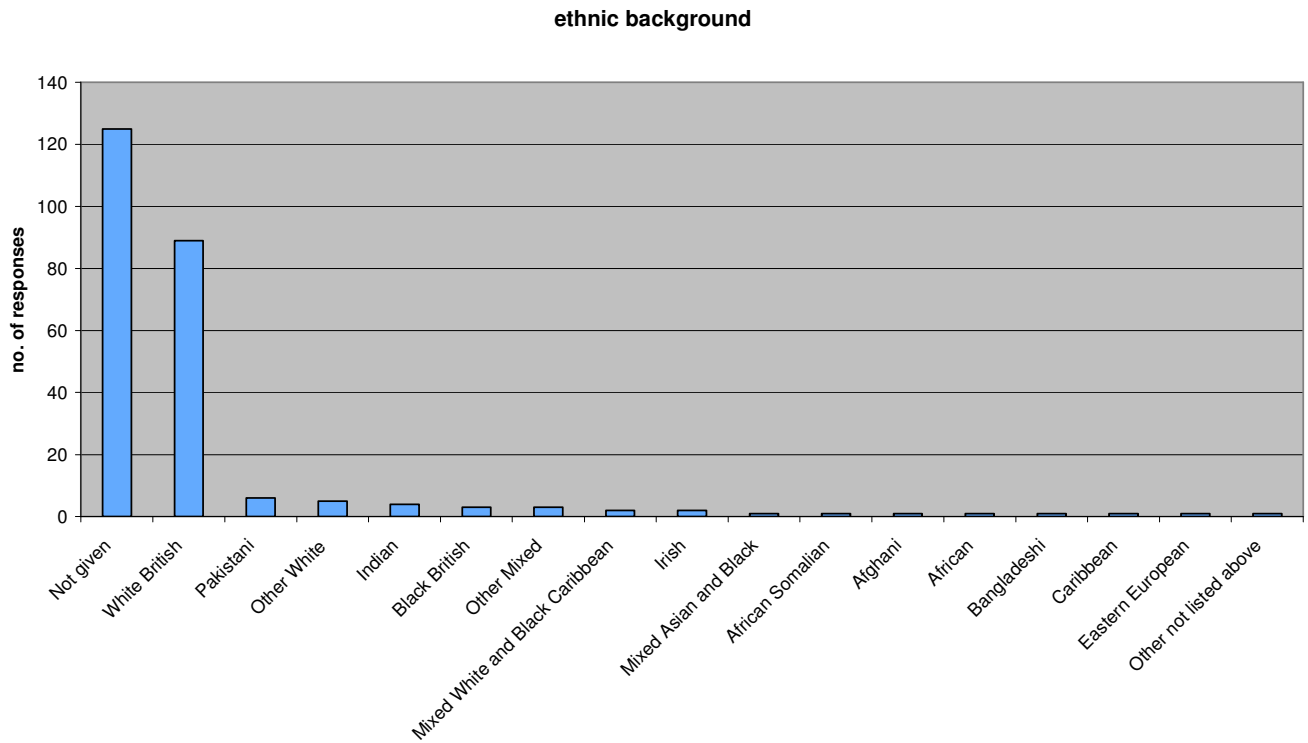

Big 7 responses – MONITORING DATA

Below is a summary of data about the people who responded to the Big 7 consultation

Age Groups

<u>Age Range</u>		
Not given	93	37.7%
31-40	33	13.4%
19-30	33	13.4%
51-60	30	12.1%
41-50	27	10.9%
12-18	18	7.3%
60 and over	12	4.9%
Up to 11 years	1	0.4%
Total	247	100.0%

Gender

<u>Gender</u>		
Not given	95	38.5%
Male	91	36.8%
Female	61	24.7%
	247	100.0%

Ethnic background

ethnic groups

<u>Ethnic Background</u>		
Not given	125	50.6%
White British	89	36.0%
Pakistani	6	2.4%
Other White	5	2.0%
Indian	4	1.6%
Black British	3	1.2%
Other Mixed	3	1.2%
Mixed White and Black Caribbean	2	0.8%
Irish	2	0.8%
Mixed Asian and Black	1	0.4%
African Somalian	1	0.4%
Afghani	1	0.4%
African	1	0.4%
Bangladeshi	1	0.4%
Caribbean	1	0.4%
Eastern European	1	0.4%
Other not listed above	1	0.4%
Total	247	100%