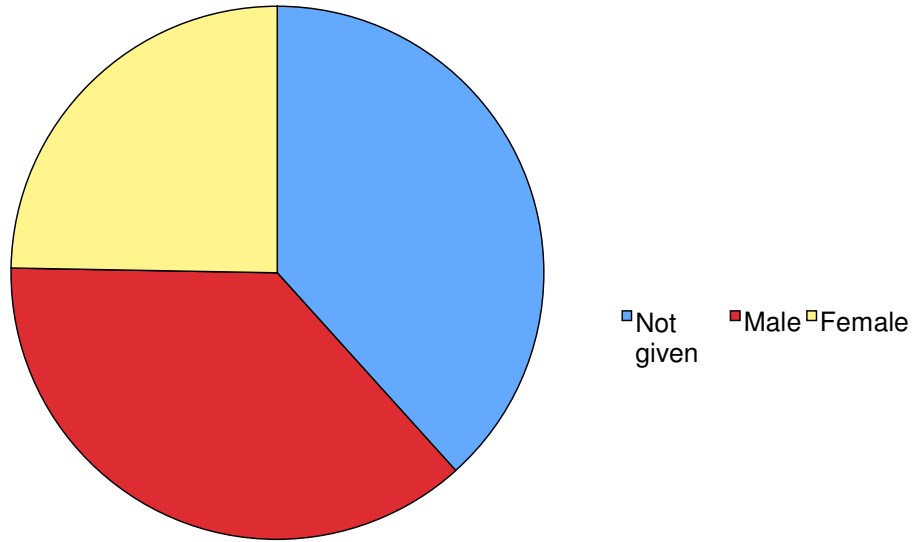

Big 7 responses – MONITORING DATA

Below is a summary of data about the people who responded to the Big 7 consultation

Age Groups

<u>Age Range</u>		
Not given	93	37.7%
31-40	33	13.4%
19-30	33	13.4%
51-60	30	12.1%
41-50	27	10.9%
12-18	18	7.3%
60 and over	12	4.9%
Up to 11 years	1	0.4%
Total	247	100.0%

Gender

<u>Gender</u>		
Not given	95	38.5%
Male	91	36.8%
Female	61	24.7%
	247	100.0%

Ethnic background

ethnic groups

<u>Ethnic Background</u>		
Not given	125	50.6%
White British	89	36.0%
Pakistani	6	2.4%
Other White	5	2.0%
Indian	4	1.6%
Black British	3	1.2%
Other Mixed	3	1.2%
Mixed White and Black Caribbean	2	0.8%
Irish	2	0.8%
Mixed Asian and Black	1	0.4%
African Somalian	1	0.4%
Afghani	1	0.4%
African	1	0.4%
Bangladeshi	1	0.4%
Caribbean	1	0.4%
Eastern European	1	0.4%
Other not listed above	1	0.4%
Total	247	100%